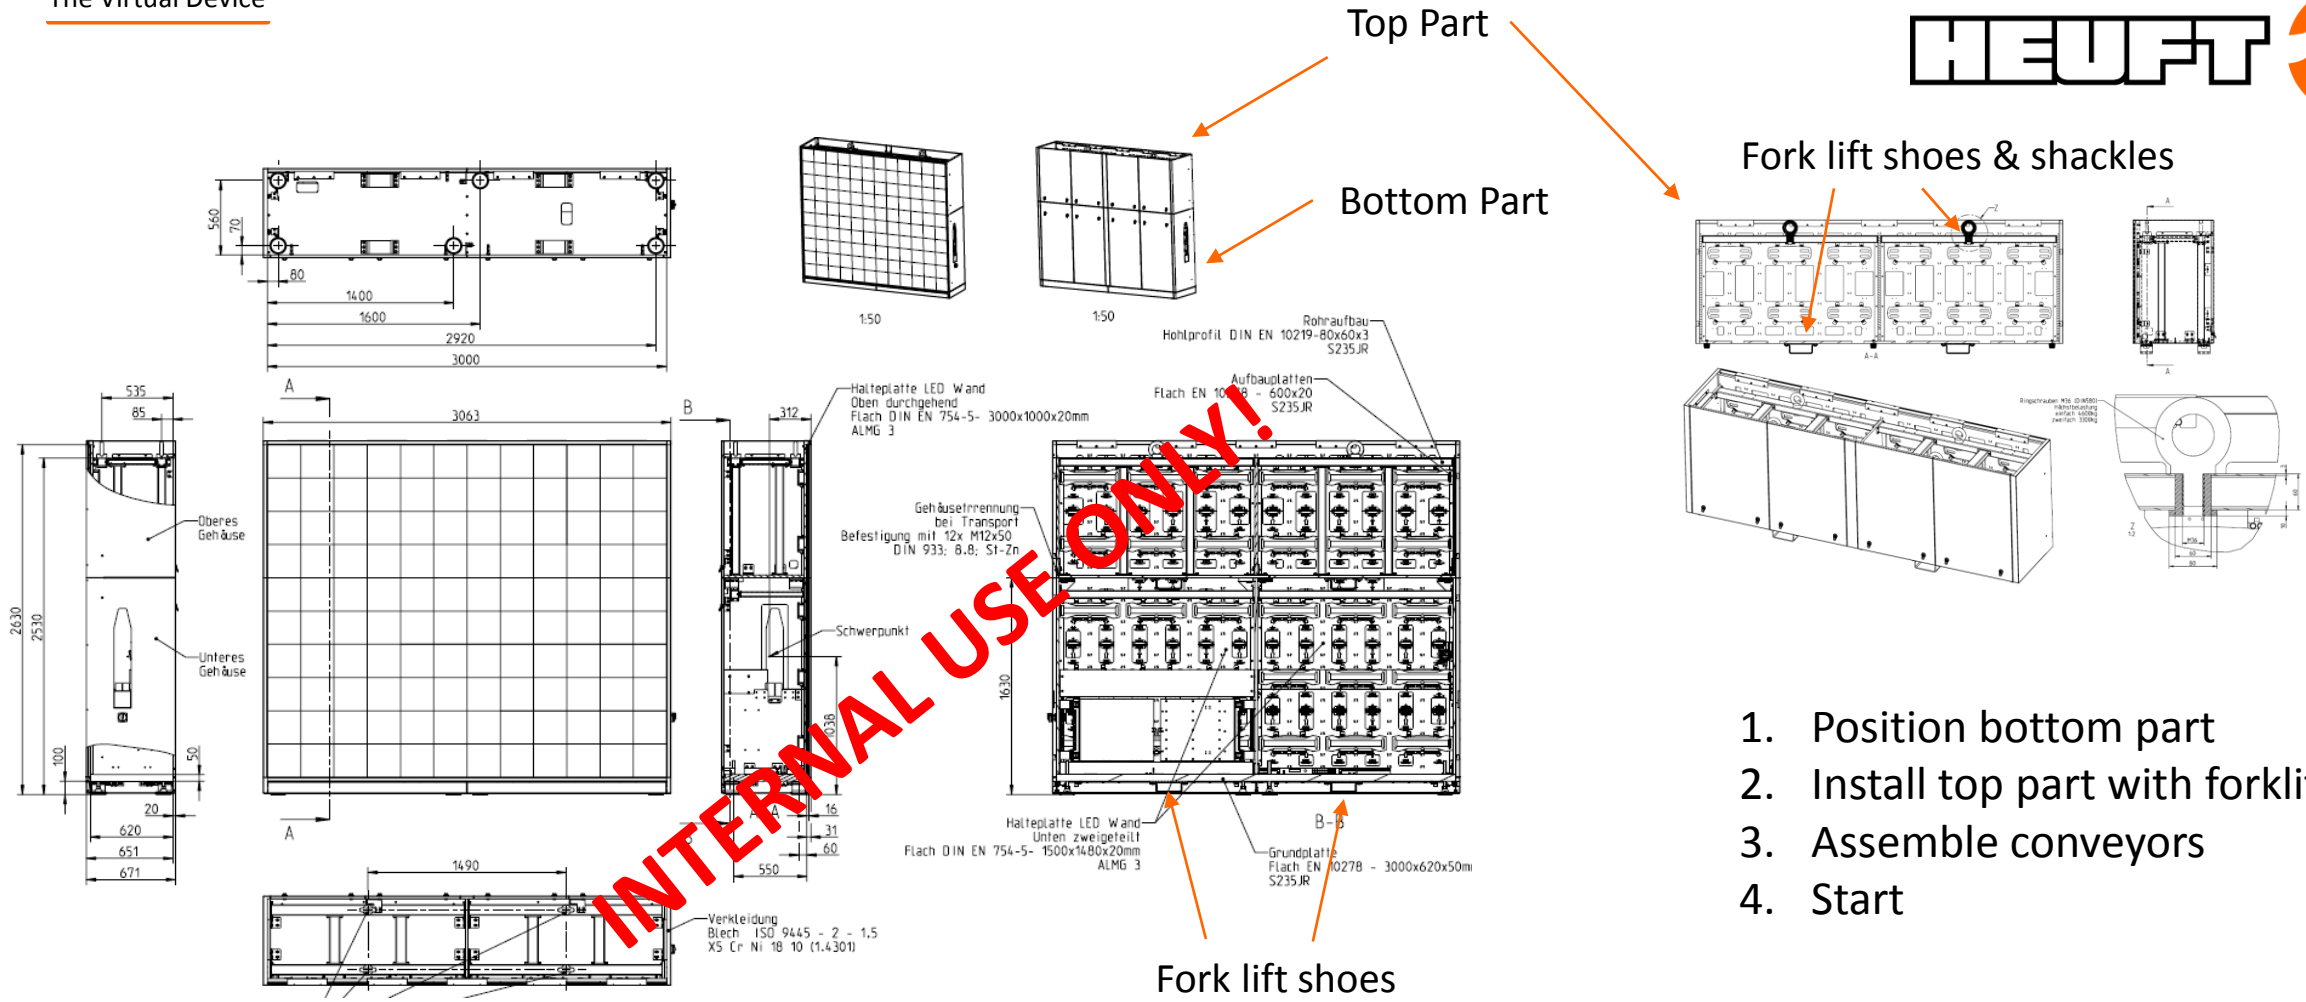

INTERNAL USE ONLY!

1. Position bottom part
2. Install top part with forklift
3. Assemble conveyors
4. Start

Mount, Plug and Play Setup